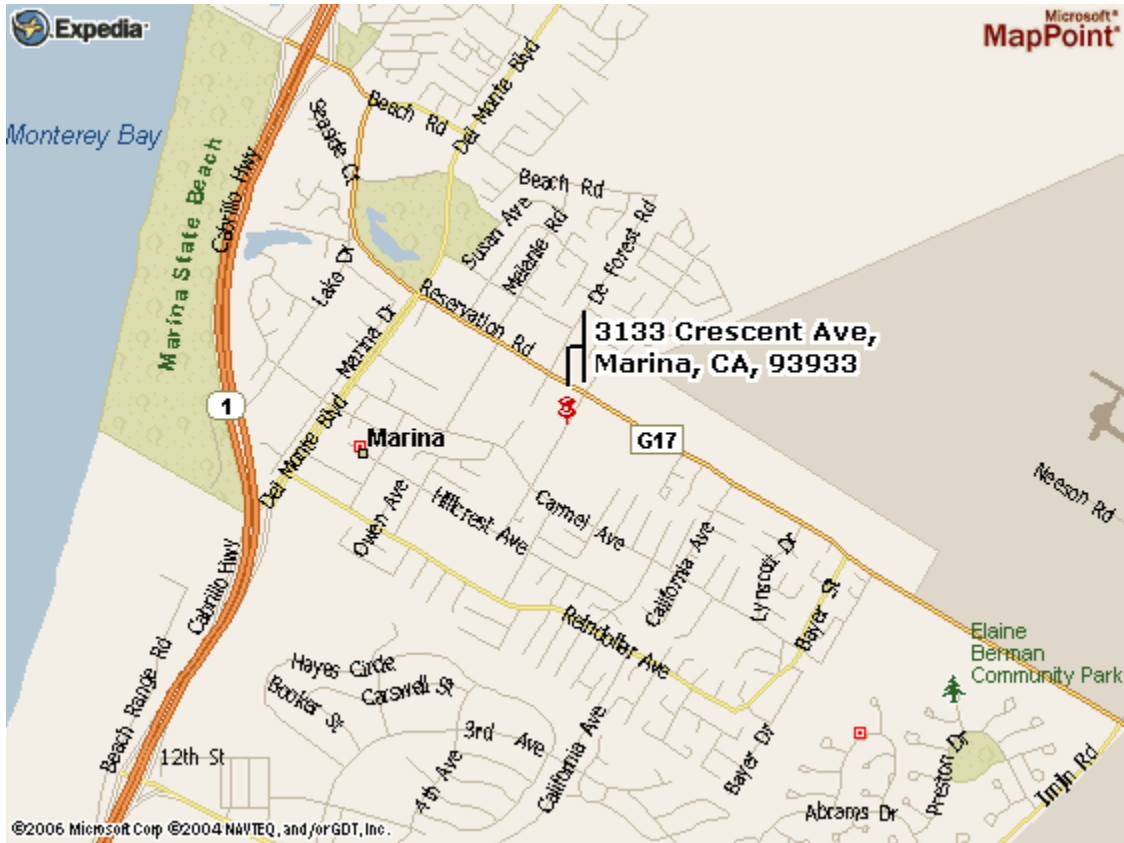

**VFW POST 811**  
**3133 Crescent Avenue**  
**Marina, CA**  
**(831) 384-7668**

**From Monterey:**

Take Hwy 1 North towards Marina  
Take first exit into Marina (Del Monte Blvd)  
Turn right onto Reservation Road  
Turn right onto Crescent Ave (Chevron & 7-Eleven are on the corners)  
Arrive at VFW Post 811 (blue building on the right)

**From Salinas:**

Take Blanco Road towards Marina  
Turn right onto Reservation Road  
Turn left onto Crescent Ave (7-Eleven & Chevron are on the corners)  
Arrive at VFW Post 811 (blue building on the right)